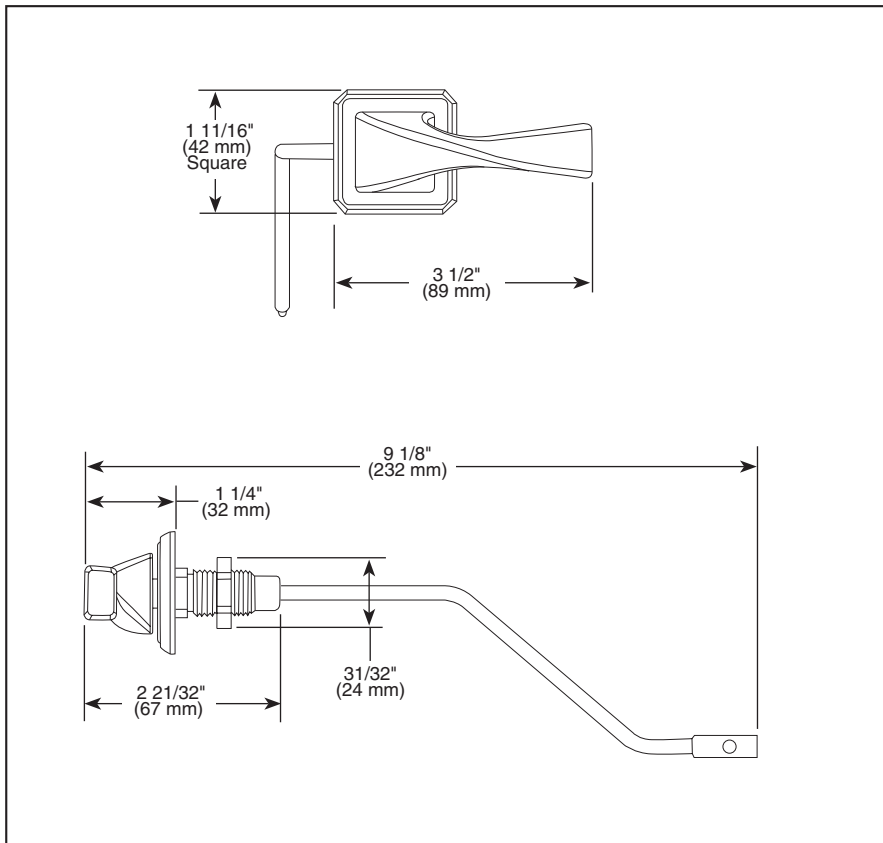

BRIZO®

ACCESSORIES

- Virage™ Bath Collection
- Side Mount Flush Lever

Submitted Model No.: _____

Specific Features: _____

▲ Designate proper finish suffix

STANDARD SPECIFICATIONS:

- Installation instructions included with product.