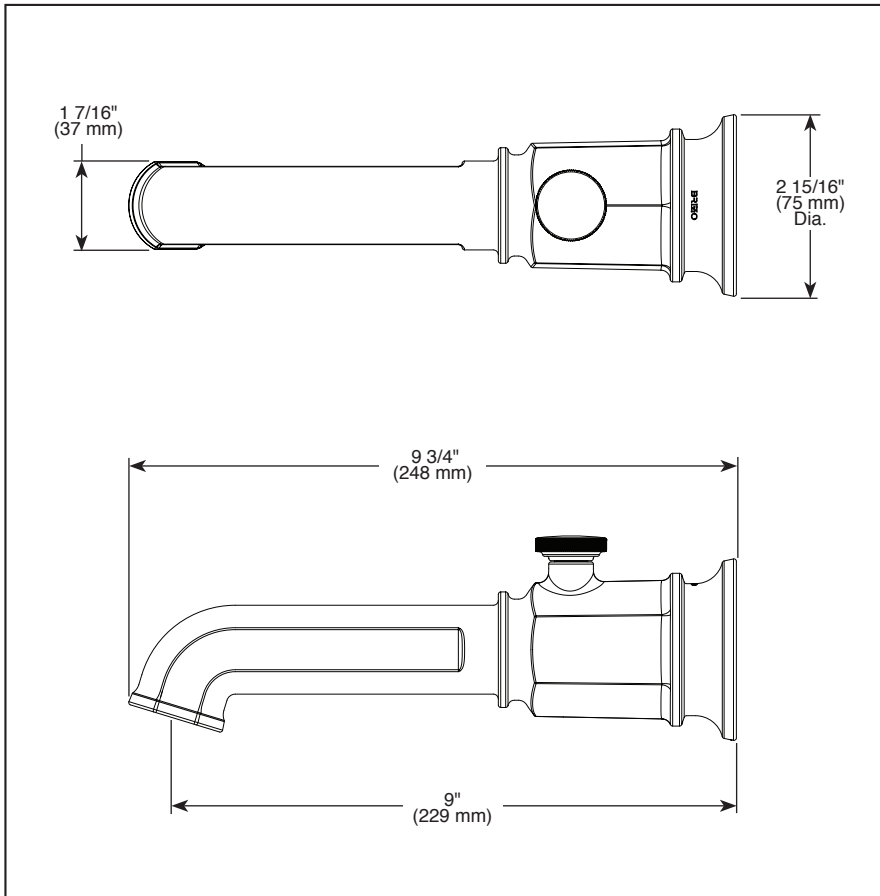

BRIZO®

DIVERTER TUB SPOUT

■ Invari™ Bath Collection

STANDARD SPECIFICATIONS:

- Pull-up diverter tub spout
- Solid brass construction
- Spout features hidden stream straightener
- Universal adapter included (RP90472) allows for sweat or slip onto 1/2" CWT or thread onto 1/2" NPT

COMPLIES WITH:

- ASME A112.18.1 / CSA B125.1

RP100327▲

Submitted Model No.: _____

Specific Features: _____

▲ Designate Proper Finish Suffix