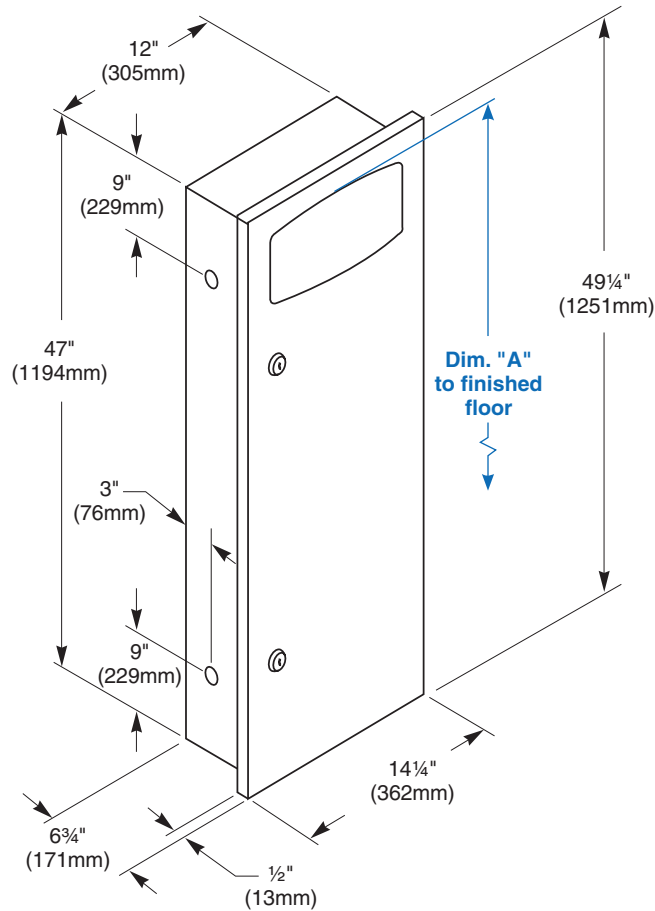

Capacity

9.2 gal. (1.24 cu. ft.)

Operation

Waste receptacle insert removable by unlocking cabinet door.

Installation

Verify all rough-in dimensions prior to installation. Recessed unit requires rough wall opening 12¹/₂"W x 47¹/₂"H x 6¹/₂"D (Semi-recessed unit only 3" deep). Secure to framing with mounting screws (included) at holes provided. Shim at screw points as required.

Guide Specification

Recessed waste receptacle shall be fabricated of heavy gauge stainless steel with exposed surfaces in satin finish. Cabinet door of 18 gauge stainless steel with full-length piano hinge and secured by tumbler lock. Removable 9.2-gal. leakproof molded plastic insert for waste receptacle.

Overall dimensions: 14¹/₄"W x 49¹/₄"H x 6³/₄"D.

ADA Compliant

- Consult local and national accessibility codes for proper installation guidelines.
- Conformity and compliance to local and national codes is the responsibility of the installer.

Dimensions

Dim. "A" Key Surface:	For Dim. "A"	Top of Rough Wall Opening	Bottom of Rough Wall Opening
Top of door (6 ⁷ / ₈ " door opening) to finished floor	50" (1270mm)	51" (1295mm)	3 ¹ / ₂ " (89mm)
	48" (1219mm)	49" (1245mm)	1 ¹ / ₂ " (38mm)
Rough wall opening:			
Surface Mount:	No rough opening, see overall dimensions		
Recessed:	12 ¹ / ₂ " (318mm) Wide x 47 ¹ / ₂ " (1207mm) High x 6 ¹ / ₂ " (166mm) Deep		
Semi-Recessed:	12 ¹ / ₂ " (318mm) Wide x 47 ¹ / ₂ " (1207mm) High x 3" (76mm) Deep		