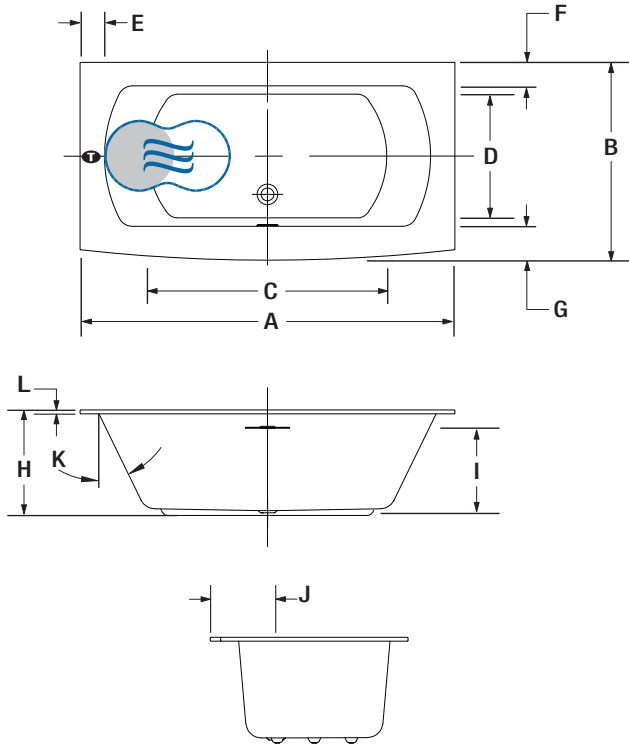

#### IF REQUIRED BY CONSTRUCTION CODE

Brass waste & overflow kit** <b>BDRCOB</b>	\$240
Brass waste kit** <b>BDRCB</b>	\$60
16" x 35" Cable driven brass waste & overflow kit <b>BOVERBR</b>	\$240

**MONARCH 7238F CURVED DECK – FRONT**

Statuario Maximus quartz deck

**INSTALLATION**

LETTER	DESCRIPTION	MEASURE
A	Total length	72"
B	Total width	38"
C	Bathing well length (at height of jets)	47 1/4"
D	Bathing well width (at height of jets)	24 1/4"
E	Deck width (edges)	4 7/8"
F	Deck width (straight side)	4 5/8"
G	Deck width (curved side)	6 5/8"
H	Bath height	21"
I	Maximum water level Maximum water level with AromaFlow	16 1/8" 14 1/4"
J	Outside edge to center drain	12 5/8"
K	Slope of backrest	26°
L	Quartz deck height	3/4"

- Turbine position (TMU)
- Indicates heated backrest (TMU)
- Indicates WarmTouchShell® position (TUB)

Don't forget that this model is available in **White only with choice of quartz deck color**. Don't forget to specify the **finish of the integrated waste & overflow**.  
 \* Standard: Quartz deck with seam. Grand Luxury: one piece Quartz deck.  
 \*\* When ordered with integrated waste & overflow.  
 \*\*\* When ordering an AromaFlow, an Integrated waste & overflow is mandatory (Included). Specify the finish of the waste.