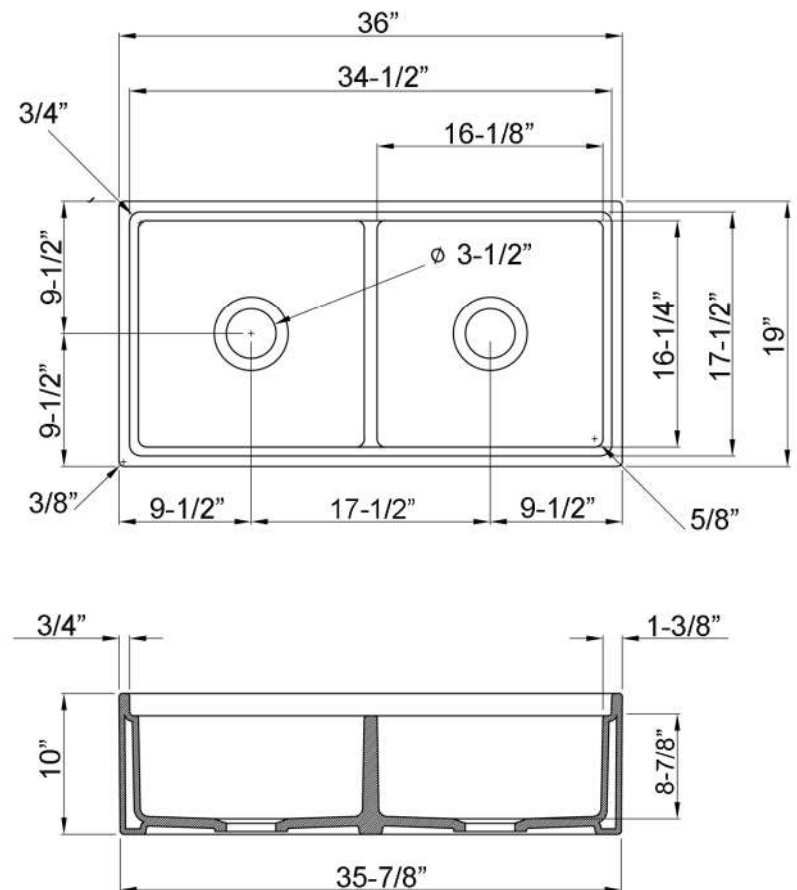

**36" MAXWEL
DOUBLE FARMER SINK**

Cat. No
FS36AC

W: 36"
D: 19"
H: 10"

FS36AC-GRID

FSAC-CB

Interior Bowl Dimensions:

Basin Interior: 16-1/8" X 16-1/4"

Basin Depth: 8-7/8"

Features:

- ▶ Constructed of fine fireclay for beauty and durability
- ▶ Finished on all 4 sides
- ▶ Features 2 Basins of the same size
- ▶ Wire grid to be purchased separately
- ▶ Inner bowl ledge for accessories to be purchased separately
- ▶ Accommodates 3-1/2" drain
- ▶ Available in 2 finishes

Color

WH White

BQ Bisque

Dimensions of fixture are nominal and may vary within the range of tolerances established by ANSI Standard A112.19.2.2013. Dimensions and specifications subject to change without notice.