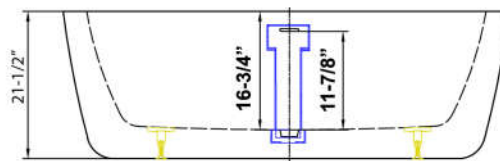

Dimensions of fixture are nominal and specifications subject to change without notice.