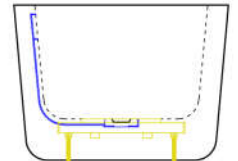

Finishes:

- **CP** Polished Chrome
- **PB** Polished Brass
- **PN** Polished Nickel
- **BN** Brushed Nickel
- **ORB** Oil Rubbed Bronze
- **WT** White

Custom Colors Available (inside of tub is always white enamel):
Painted bathtubs are considered "special order" and are not returnable
$160 Bisque or Black $250 Designer Color