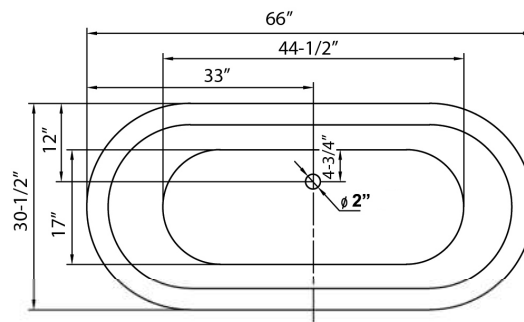

Dimensions of fixture are nominal and specifications subject to change without notice.