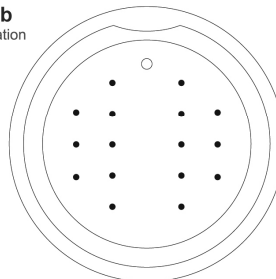

**SAVILLE
66" ACRYLIC
OVAL TUB**

Cat. No.
ATOVN66MFIG-XX

L: 66"
W: 30-1/2"
H: 21-1/2"

Water depth: 16-3/4" to top of tub
Water depth: 11-7/8" to overflow
Overflow slot length: 2-1/2"
Center drain to back of rim: 11-1/2"
Bottom of drain to floor: 3-5/8"
Bathing well to floor: 4-5/8"

Air Kit is installed in tub before shipment

INSIDE TUB VIEW - WILL VARY BY TUB DESIGN

Air Jet

Remote

Oval bathtub
Sample jet configuration

with end drain

with center drain

Rectangular bathtub
Sample jet configuration

with end drain

with center drain

Round bathtub
Sample jet configuration

These diagrams are general representations.
Jet placement may vary dependent on tub shape

Features:

(16) Maxi Air Jets

Elbows for air jets