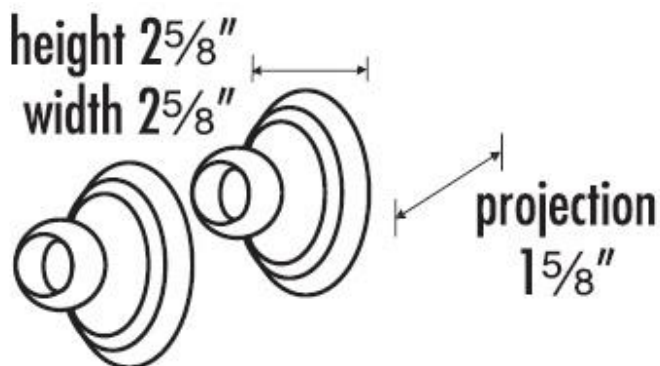

SPECIFICATIONS

EMBASSY
SHOWER ROD BRACKETS

FEATURES

- Traditional styling
- Multiple finishes
- Concealed installation

WARRANTY

Limited lifetime

FINISHES

- Polished Brass (PB)
- Polished Brass/Non-lacquered (PB/NL)
- Polished Chrome (PC)
- Antique English (AE)
- Antique English Matte (AEM)
- Barcelona (BARC)
- Bronze (BRZ)
- Chocolate Bronze (CHBRZ)
- Polished Nickel (PN)
- Satin Nickel (SN)
- Polished Chrome/Gold (PC/GLD)
- Satin Nickel/Gold (SN/GLD)

MATERIAL

Brass

Item#

A9046

NOTE: Dimensions and specifications are subject to change without notice.