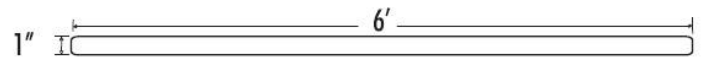

SPECIFICATIONS

CONTEMPORARY I
6' SHOWER ROD

For All Series (1" Diameter)

FEATURES

Modern styling
Multiple finishes
Concealed installation

WARRANTY

Limited lifetime

FINISHES