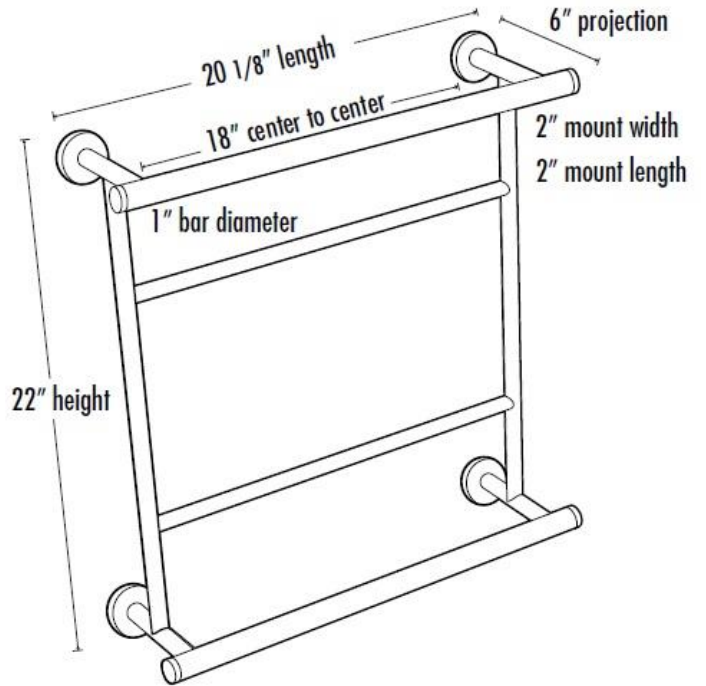

**SPECIFICATIONS**

**CONTEMPORARY I**  
HOSPITALITY TOWEL RACK

**FEATURES**

- Modern styling
- Multiple finishes
- Concealed installation

**WARRANTY**

Limited lifetime

**FINISHES**

- Polished Brass/Non-lacquered (PB/NL)
- Polished Chrome (PC)
- Bronze (BRZ)
- Polished Nickel (PN)
- Satin Brass (SB)
- Satin Nickel (SN)

**MATERIAL**

Brass

**PRODUCT SHEET**

**Item#**

**A8328-18**

NOTE: Dimensions and specifications are subject to change without notice.

T 818.882.6028 F 818.700.1540 www.alnoinc.com