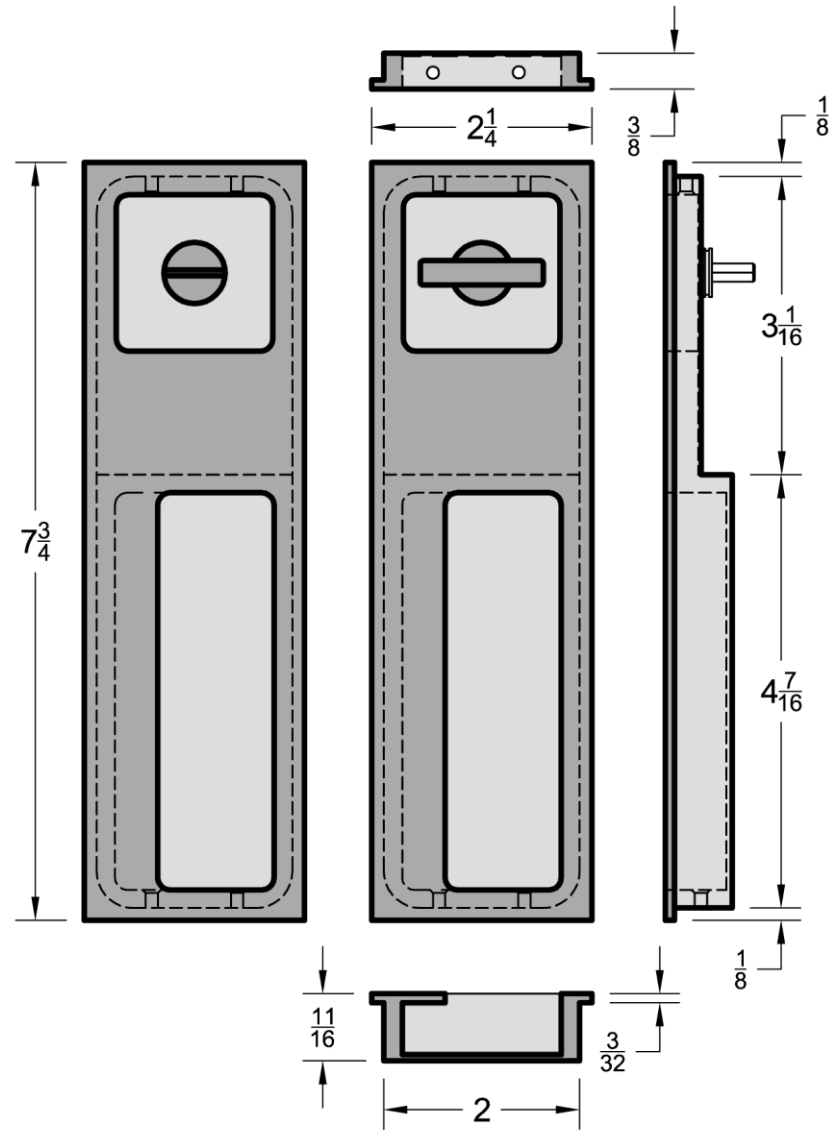

ACCURATE LOCK & HARDWARE

AMERICAN CRAFTED SINCE 1972

PRIVACY FLUSH PULLS

CONCEALED FASTENERS

FC7346E

7 3/4" RECTANGULAR
FLUSH PULL WITH ER

FC7346T

7 3/4" RECTANGULAR
FLUSH PULL WITH T-TURN

- For use with Accurate's premium pocket/sliding door locks: 2001SDL or 2002CPDL (upside down installation required)
- Can also be used on swinging doors with Accurate deadlocks – contact one of Accurate's Sales Engineers for assistance